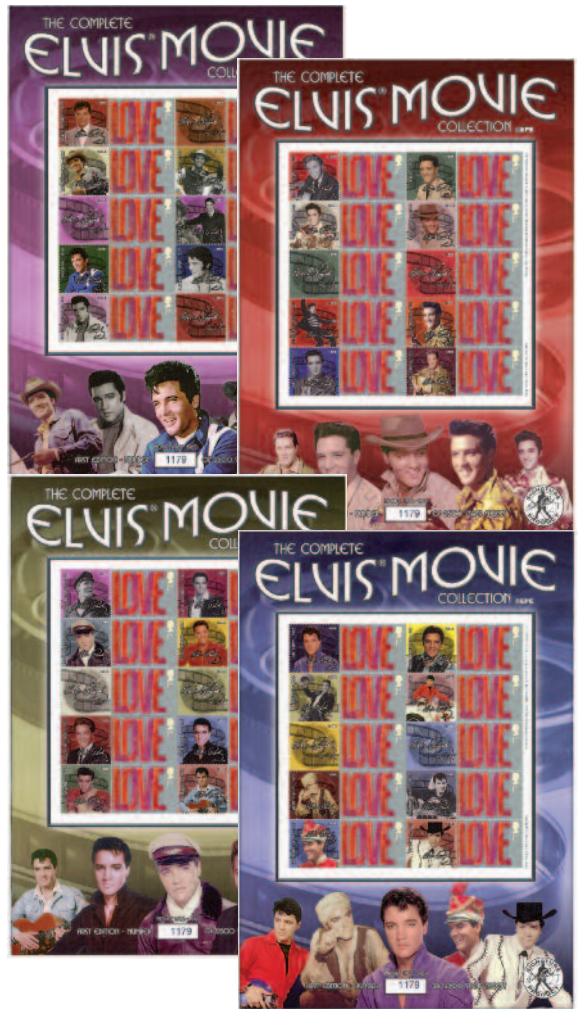

## 2006 50th ANNIVERSARY OF EUROPA STAMPS SMILERS SHEETS

Originally issued in 2006 were Smilers Sheets Commemorating the 50th Anniversary of Europa stamps (1956 to 2006) which depict various G.B. Europa stamps in the borders and pre-decimal Europa stamp reproductions on the labels adjoining the 1st Class Union Flag stamp. Printed in a limited edition of just 500 sets of 3 different sheets. The first sheet (Ref. EU1) is as described above.

The second sheet has a slightly different appearance to accommodate the Official 'Belgica' Exhibition logo at the bottom (Ref. EU2) and the third sheet has the Official 'Stampex' logo at the bottom (Ref. EU3).

## 2004 ELVIS PRESLEY MOVIE COLLECTION SMILERS SHEET

A limited numbered edition of 2,500 Set of four GB 'Postally Valid' customised Smilers Sheets of ten 'Love' stamps showing 32 different 'Elvis' images representing one from each of the 31 films he featured in – an amazing tribute and issued on July 5th, the 50th Anniversary of his first record 'That's Alright'.

## SUPER DUPER NEW G.B. MIXED LOTS

From Queen Victoria to QE2 – a superb selection to include Definitives, Postage Dues, Officials, Regionals and Commemoratives – Mixed Mint and Used, very little duplication – topped up with some extra 'goodies' – too good to miss – you will not be disappointed.