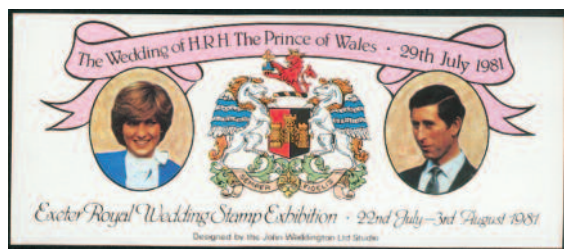

- **X81k** In 1981 a very attractive full colour Souvenir Sheet was produced to commemorate the 'Exeter Royal Wedding Stamps Exhibition', designed by John Waddington Ltd Studio. The majority was used on Special Souvenir Covers which were serviced - after 16 years we located a small quantity to offer our customers. Souvenir Sheet as above £3.50
- **X81l** do. Unusual Self-adhesive Edition (very few exist) £5.00

ONE OF EACH, Special Price £7.50

- **X82a** 1982 Stampex, (Sport).....£2.50