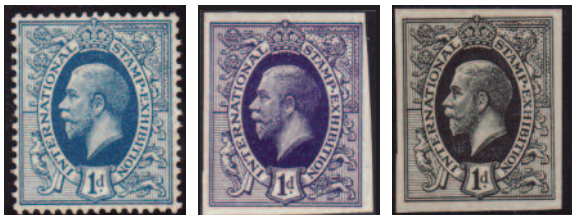

1897 DIAMOND JUBILEE COMMEMORATIVE PHANTOMS

This very attractive set of seven stamps caused embarrassment to the Post Office as they were often used for postage. These attractive labels were sold in sets of singles, and multiples are now very scarce. We have now acquired a small stock of this popular Royalty and Cinderella series, including some unusual variations, not previously offered. Complete (7).....**£17.50**
 Blocks (4)**£65.00**
 do. Scarce Pres.Card, First Printing "2/6" ..**£25.00**
 do. Second Printing "1/6".....**£35.00**

| | | | | |
|--|--------------|--------------|---------|-----------------------------|
| ODD VALUES | Singles | Blk of 4 | Singles | Blk of 4 |
| *1/2d Brown | £1.50 | £5.00 | 4d Blue | £5.00 £17.50 |
| *1d Orange | £1.50 | £5.00 | 6d Grey | £5.00 £17.50 |
| *2d Purple | £2.50 | £9.50 | | |
| *3d Red | £2.50 | £9.50 | All(6v) | £15.00 £55.00 |
| *Representative Set of 4 (Normally £17) | | | | £3.50 £12.00 |
| VARIETIES 1d Orange in Block of 4 showing Major Misperf giving impression of Imperf Between £12.50 | | | | |
| 2d Purple in Block of 4 from Top of the sheet - Imperf between stamp and top margin! £20.00 | | | | |

1/2d AND 1d IN COMPLETE SHEETS OF 120 'DIAMOND DEAL'..... £75.00

GEORGE V IDEAL STAMP 1912 LONDON INTERNATIONAL EXHIBITION

These commemorative labels were printed in sheets of 240 by the Printex method. Waterlow Brothers and Layton undertook the work on a Wharfedale machine made by Elliott. The designer of the labels was T.S. Harrison.

Apart from the Black – the other colours used are the same as those used for the standard postage stamps which were currently in use in 1912. We have acquired an accumulation including some of the much rarer colours and Imperforated – Also the Double/Blurred Imperforate Error, and the unique Interpanneau Pairs and Blocks.