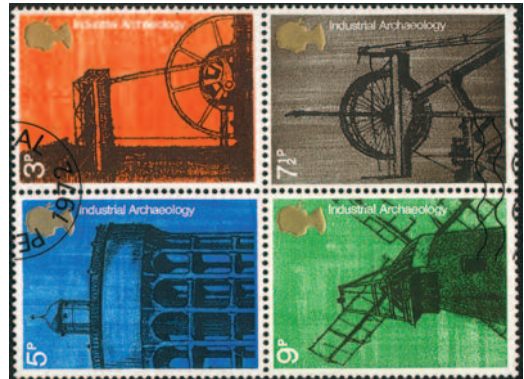

1972 INDUSTRIAL ARCHAEOLOGY ESSAYS

Set of four designs in colour printed as a se-tenant block of four by Harrisons, fully perforated with the Queen's head in gold. These unadopted designs show an early windmill, engine house, water tower, etc. Previously offered and quickly sold out. We now have a few more available at the new price of only (Block of four) **£17.50**